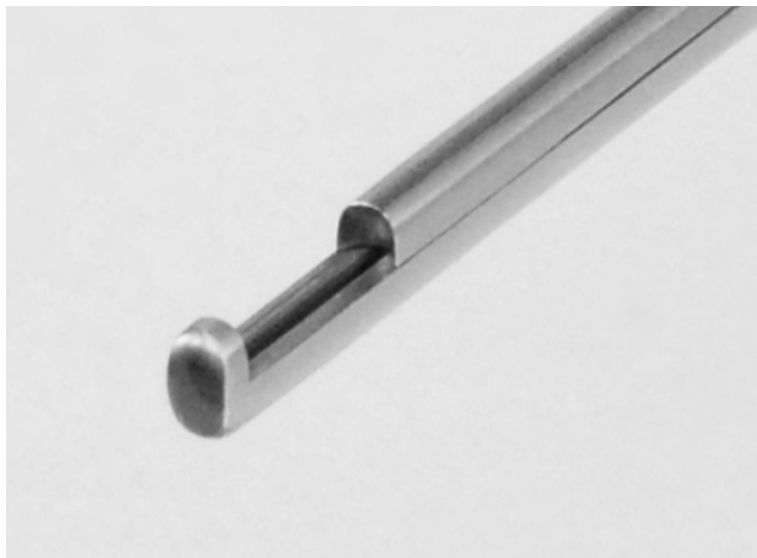

84-2441

LrgHndl Punch, 230x4mm, 90° up

- Larger 16 mm opening
- Up 90° Angled Foot Plate
- 230 mm Shaft Length
- 4 mm bite
- Regular Footplate for Lumbar applications
- Large handle for large hands

Large-Handle Punch, 230x4mm, 90°
up-angled