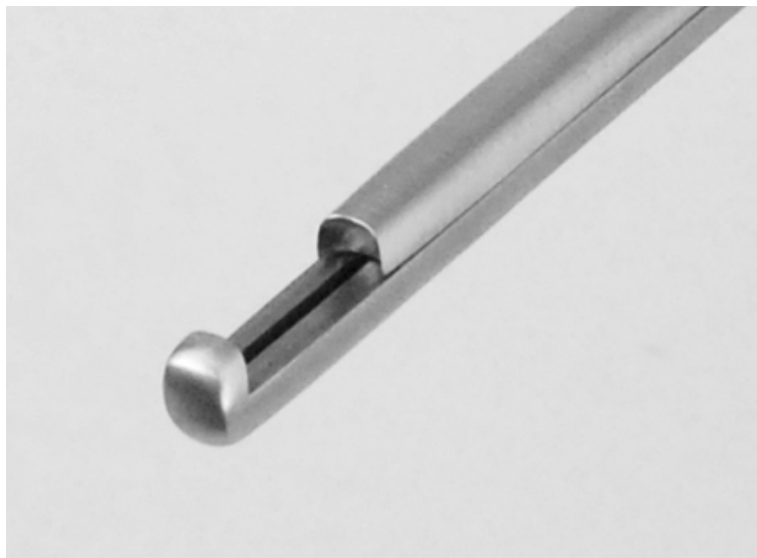

84-2451

LrgHndl Punch, 230x5mm, 90° up

- Larger 16 mm opening
- Up 90° Angled Foot Plate
- 230 mm Shaft Length
- 5 mm bite
- Regular Footplate for Lumbar applications
- Large handle for large hands

Large-Handle Punch, 230x5mm, 90°
up-angled