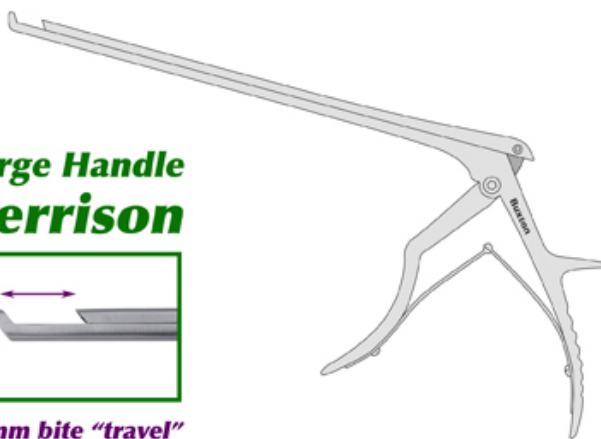

## 84-2552

LrgHndl Punch, 250x5mm, 40° up

**Large Handle  
Kerrison**

16mm bite "travel"

- Larger 16 mm opening
- Up 40° Angled Foot Plate
- 250 mm Shaft Length
- 5 mm bite
- Regular Footplate for Lumbar applications
- Large handle for large hands

Large-Handle Punch, 250x5mm, 40°  
up-angled