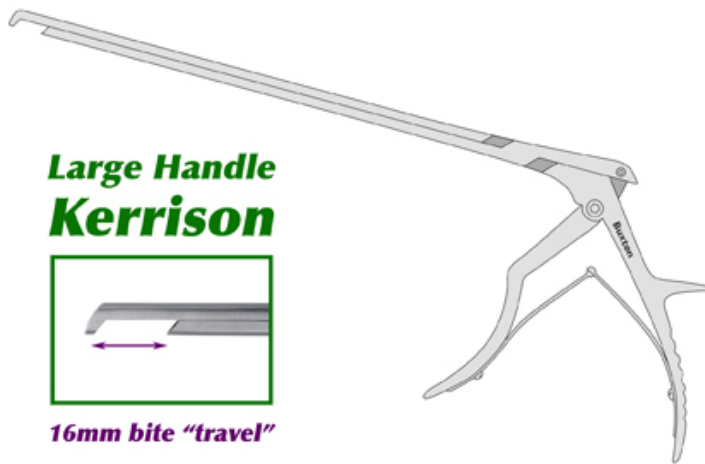

84-2934

LrgHndl Punch, 300x3mm, 40°dwn

**Large Handle
Kerrison**

16mm bite "travel"

- Larger 16 mm opening
- Down 40° Angled Foot Plate
- 300 mm Shaft Length
- 3 mm bite
- Regular Footplate for Lumbar applications
- Large handle for large hands

Large-Handle Punch, 300x3mm, 40°
down-angled