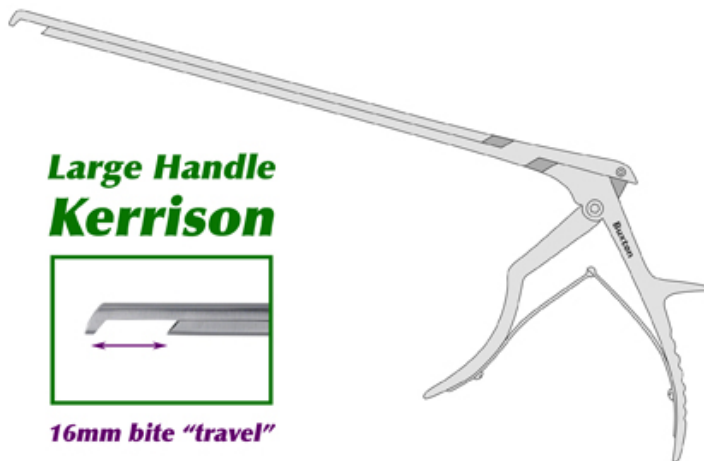

84-2954

LrgHndl Punch, 300x5mm, 40°dwn

**Large Handle
Kerrison**

16mm bite "travel"

- Larger 16 mm opening
- Down 40° Angled Foot Plate
- 300 mm Shaft Length
- 5 mm bite
- Regular Footplate for Lumbar applications
- Large handle for large hands

Large-Handle Punch, 300x5mm, 40°
down-angled