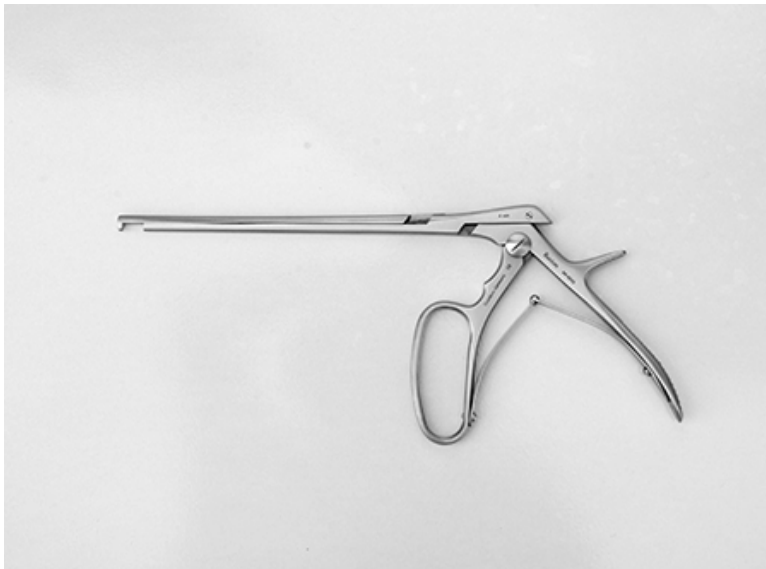

## 84-4213

Frs-Sm Punch, 200x1mm, 90°dwn

- Original Construction
- Down 90° Angled Foot Plate
- Lumbar; Regular Bite
- Ferris-Smith Handle
- 200 mm Shaft Length

Regular footplate  
90° Downbiter

Ferris-Smith Punch, 200x1mm, 90°  
down-angled