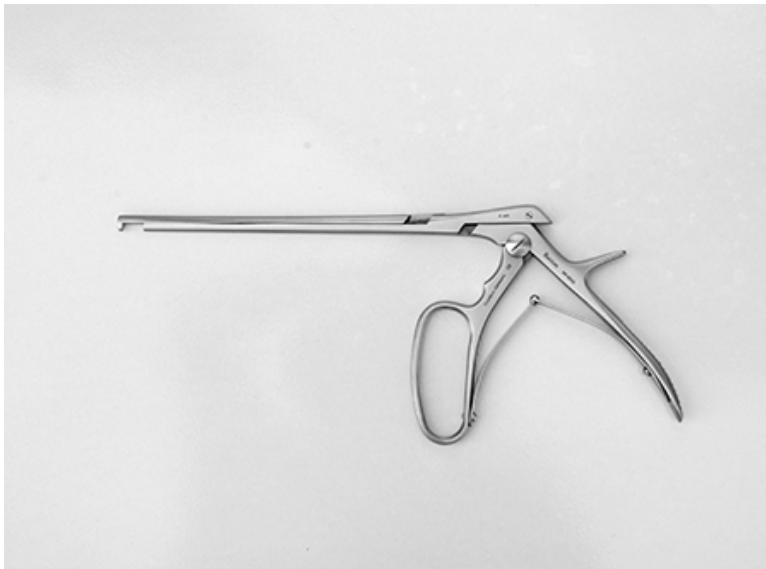

84-4223

Frs-Sm Punch, 200x2mm, 90°dwn

- Original Construction
- Down 90° Angled Foot Plate
- Lumbar; Regular Bite
- Ferris-Smith Handle
- 200 mm Shaft Length

Regular footplate
90° Downbiter

Ferris-Smith Punch, 200x2mm, 90°
down-angled