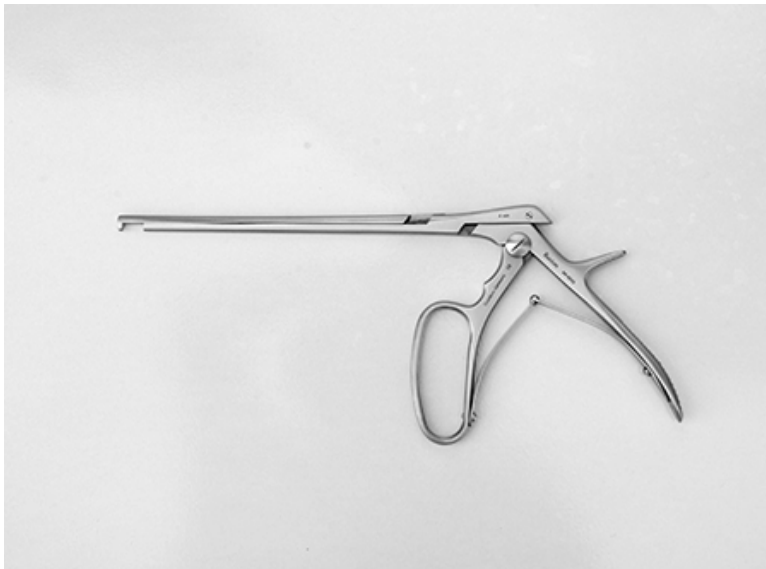

84-4243

Frs-Sm Punch, 200x4mm, 90°dwn

- Original Construction
- Down 90° Angled Foot Plate
- Lumbar; Regular Bite
- Ferris-Smith Handle
- 200 mm Shaft Length

Regular footplate
90° Downbiter

Ferris-Smith Punch, 200x4mm, 90°
down-angled