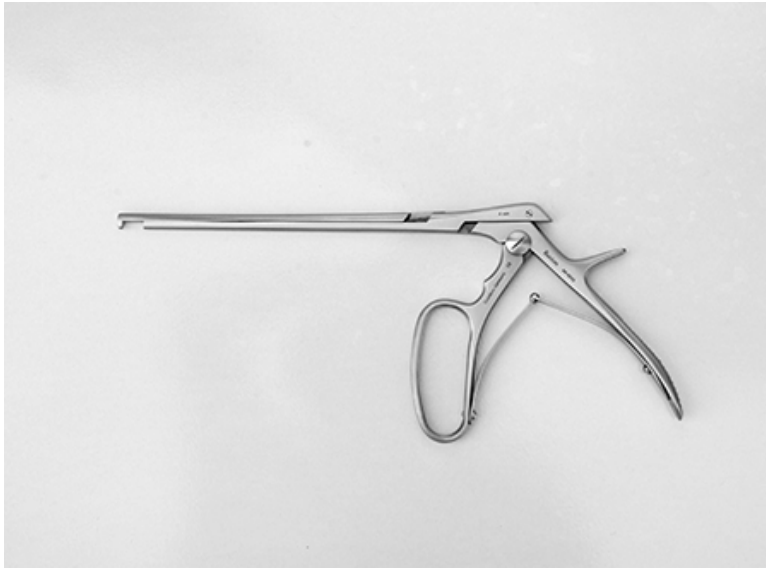

84-4253

Frs-Sm Punch, 200x5mm,90°dwn

- Original Construction
- Down 90° Angled Foot Plate
- Lumbar; Regular Bite
- Ferris-Smith Handle
- 200 mm Shaft Length

Regular footplate
90° Downbiter

Ferris-Smith Punch, 200x5mm, 90°
down-angled