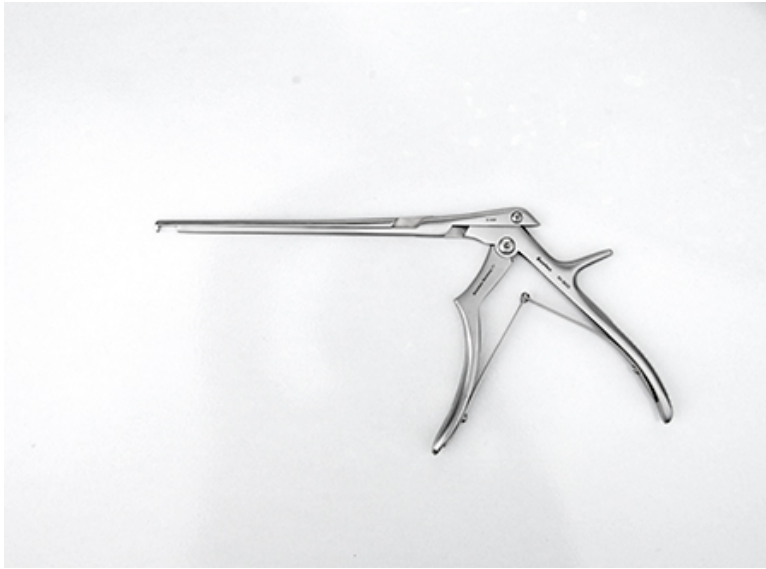

## 84-5023

Kers'n Rngur, tfp, 90° dn, 180x2mm

- Original Construction
- Down 90° Angled Foot Plate
- Cervical; Regular Bite
- 180 mm Shaft Length

Small-Handle Punch, 180x2mm, 90°  
down-angled

Thin footplate  
90° Downbiter