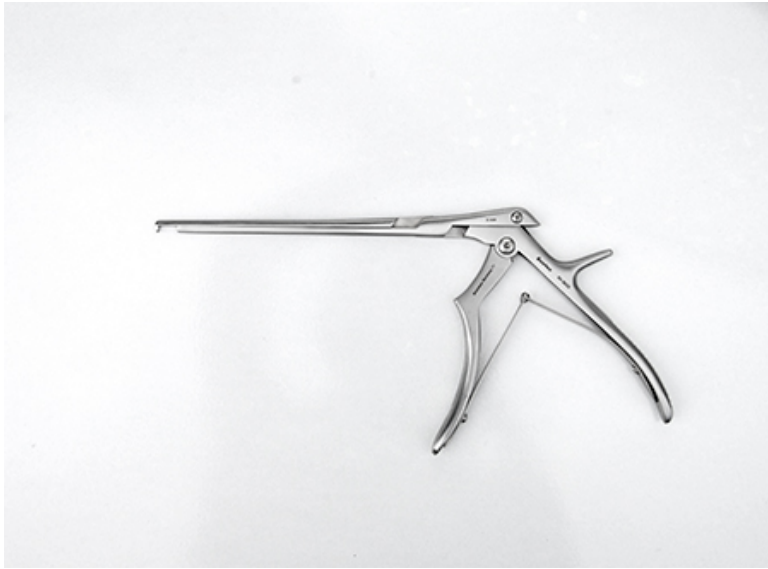

84-5033

Kers'n Rngur, tfp, 90° dn, 180x3mm

- Original Construction
- Down 90° Angled Foot Plate
- Cervical; Regular Bite
- 180 mm Shaft Length

Sm-Hndl Punch, Cer, 180x3mm, 90°
down-angle

Thin footplate
90° Downbiter