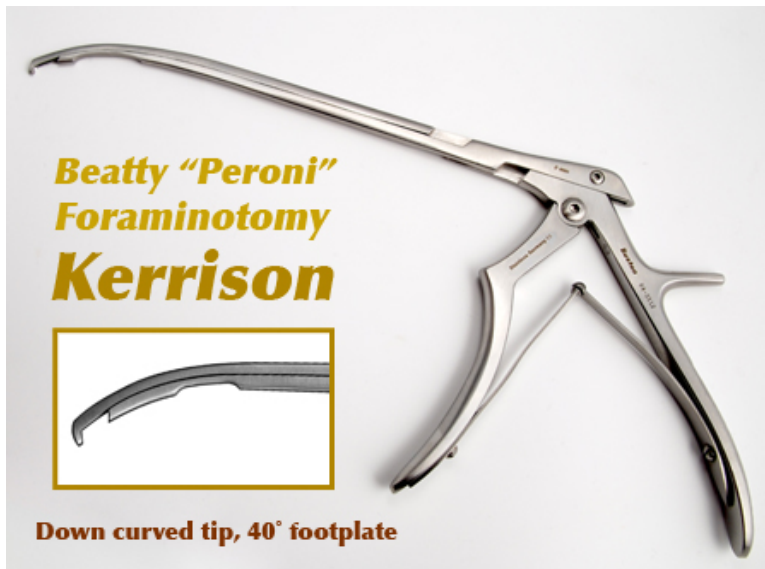

84-5114

Beatty Punch, 200x4mm, Dwn-cvd

- Satin
- Original
- Down Curve
- Regular Foot Plate Thickness

Beatty Punch, 200x4mm, Down-curved