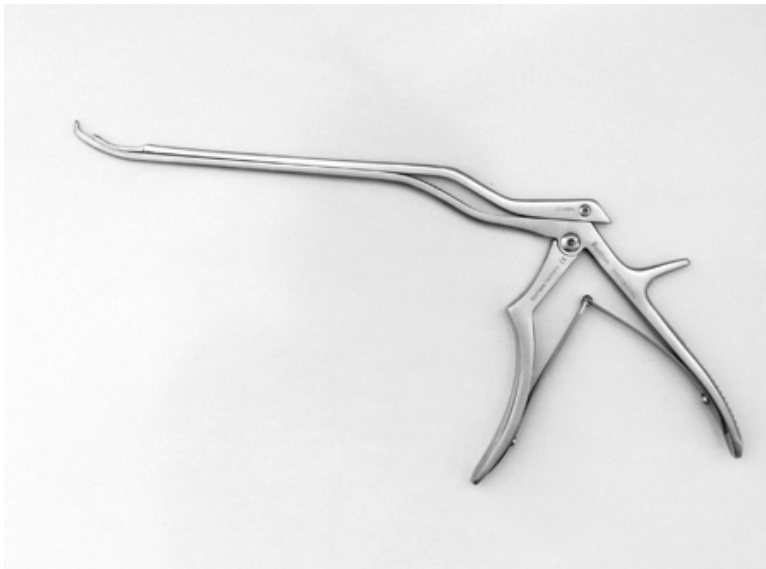

845-76-5162

Pnch,U-Bay,150x2,LiteUpCvd,tfp

- Foraminotomy punch with light "shallow" curve
- Bayonet shaft, offset up
- Satin Finish
- Original Construction
- 150 mm "working" Shaft Length
- Thin Footplate
- 2 mm bite

Sm-Hndl Punch,U-Bay, 150x2mm,Lite
Up-cvd, TFP