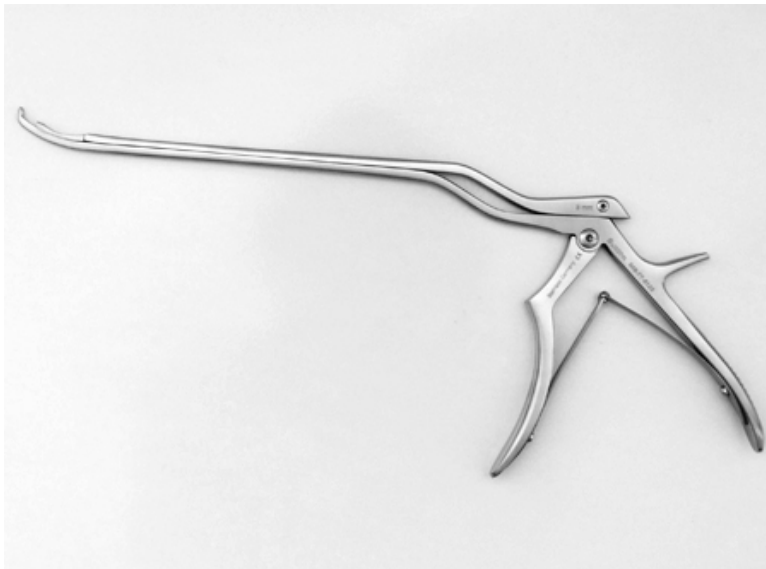

845-77-5163

Bay-UpCv Pnch, lite, 180x3mm, tfp

- Foraminotomy punch with light "shallow" curve
- Bayonet shaft, offset up
- Satin Finish
- Original Construction
- 180 mm "working" Shaft Length
- Thin Footplate
- 3 mm bite

Bayonet curved Punch, up, light curve,  
180x3mm, thin footplate