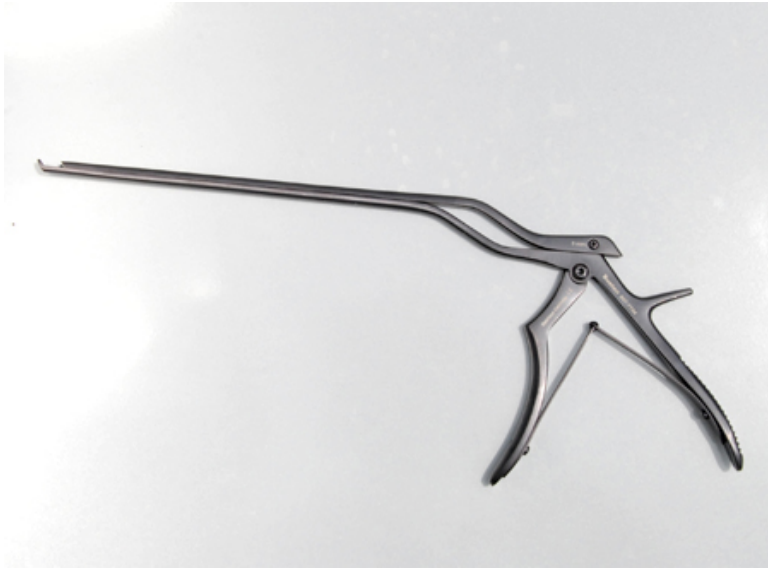

848-7764

Bay-Ker,Up,RR,Cer40°,180x6mm,tfp

- Ceramic
- Original
- Offset Up
- Shaft Length 180mm
- Chip Set Ejector
- 90° Angled Foot Plate

Bay-Ker,Up,RR,Cer40°,180x6mm,tfp