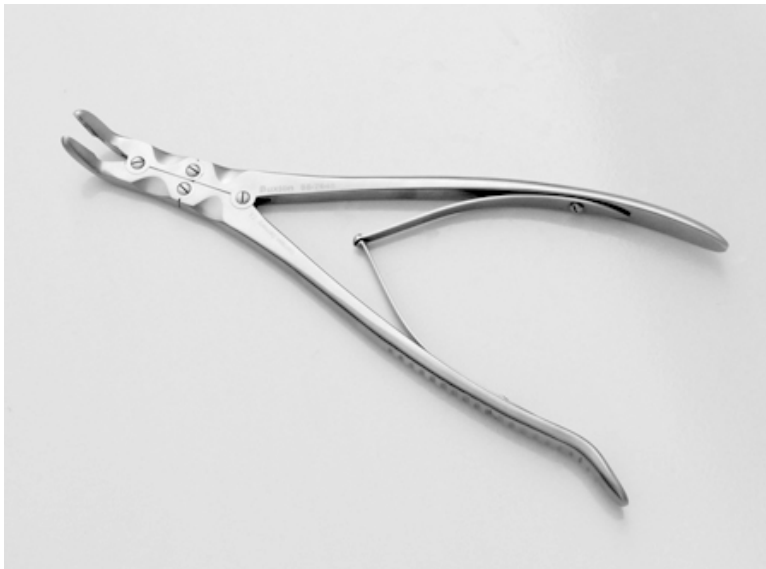

### S-Peterson Rong, x-strng cv, 3mm

- Smith Petersen
- Extra Strong Angle

Smith-Peterson Rongeurs, 3mm cups,  
extra-strong curve