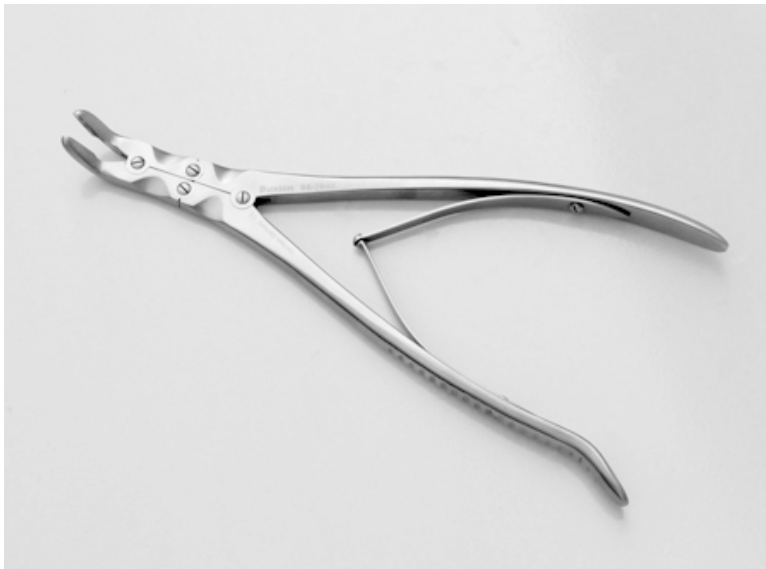

88-7645

S-Peterson Rong, x-strng cv, 5mm

- Smith Petersen
- Extra Strong Angle

Smith-Peterson Rongeurs, 5mm cups,
extra-strong curve