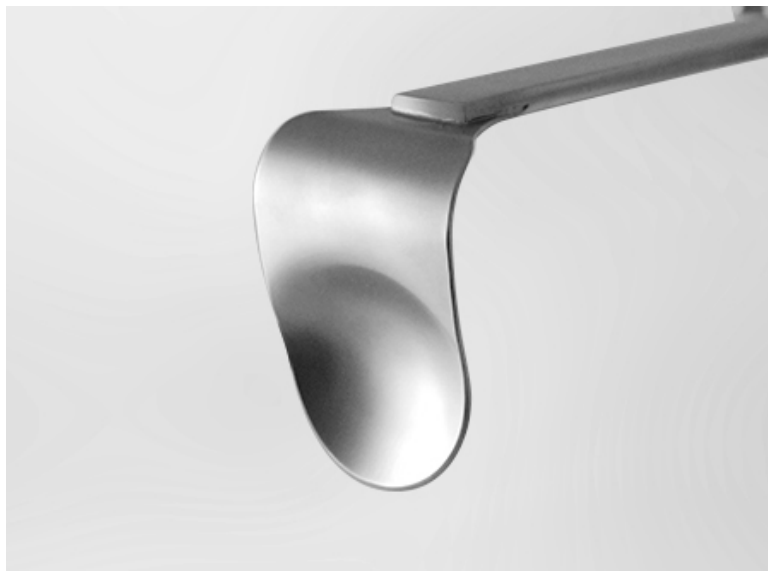

### Browne/Richardson Retractor, Narrow

Browne/Richardson Retractor double-ended retractpr. Features a narrow Browne deltoid retractor blade on one end and a 28x20 Richardson on the other.