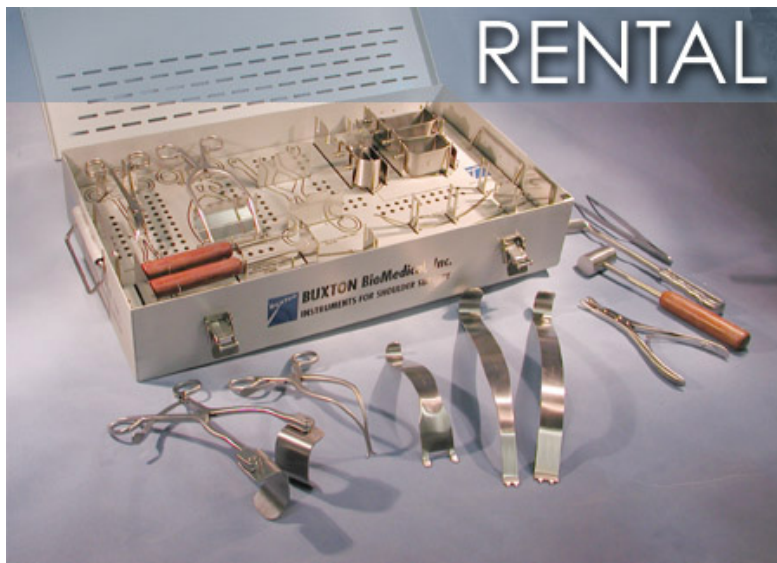

24-6001L

Standard Shoulder Repair Set

- Let us know what day your surgery is and we will send you the set in plenty of time!

Standard Shoulder Repair Set