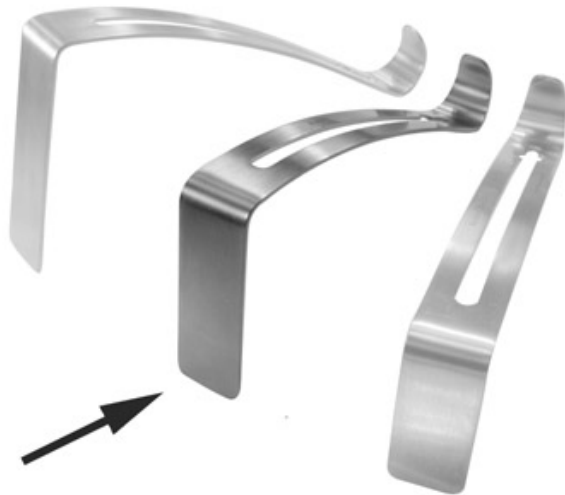

## 24-6174

MiddleArm/KölbeltRetr. 53 mm

- Middle Arm attaches to Kölbelt and R&P "Slide" (24-6162 and 24-6262)
- 20 mm wide blade
- Blade matches the 53 mm long side blades

Middle arm for Modified Kölbelt  
Retractor, 20x53 mm