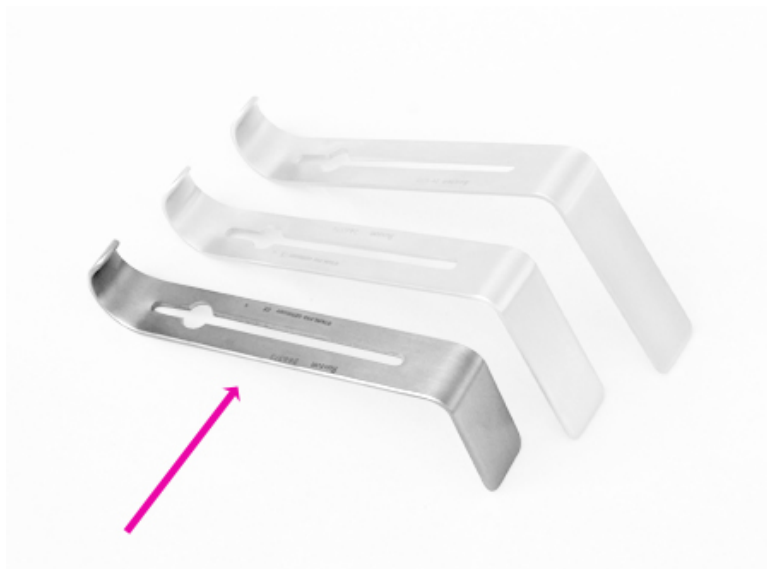

24-6373

MiddleArm/MiniOpenRetr. 36 mm

- Middle Arm attaches to Mini-Open frame 24-6362
- 20 mm wide blade
- Blade matches the 36 mm long side blades

Middle arm for Mini-Open Retractor,
20x36 mm