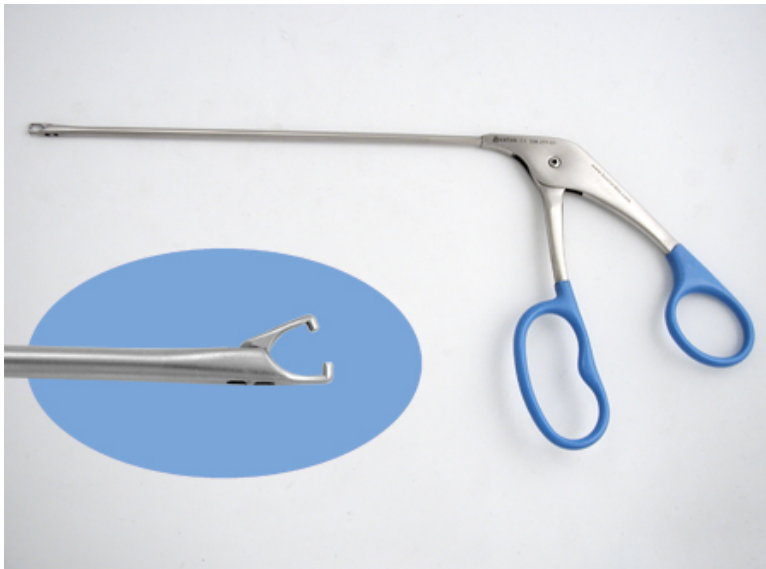

336-211-01

Ice Tongs Suture Retrivr, long

- Shaft length 160 mm
- blunt, smooth tips allow suture to pass without fraying

Arthroscopic Suture Retriever, long