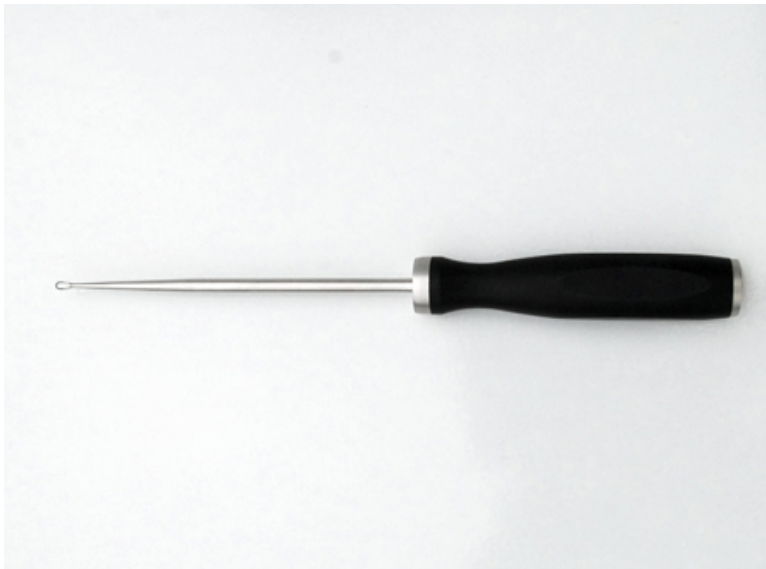

46-2120

Arthroscopic Push-Pull Curette, 13 cm shaft, 20° angled tip, oval,

- 130 mm shaft
- 5 mm diameter shaft
- 20° angle

Arthroscopic Push-Pull Curette, 13 cm shaft, 20° angled tip, oval, size 1