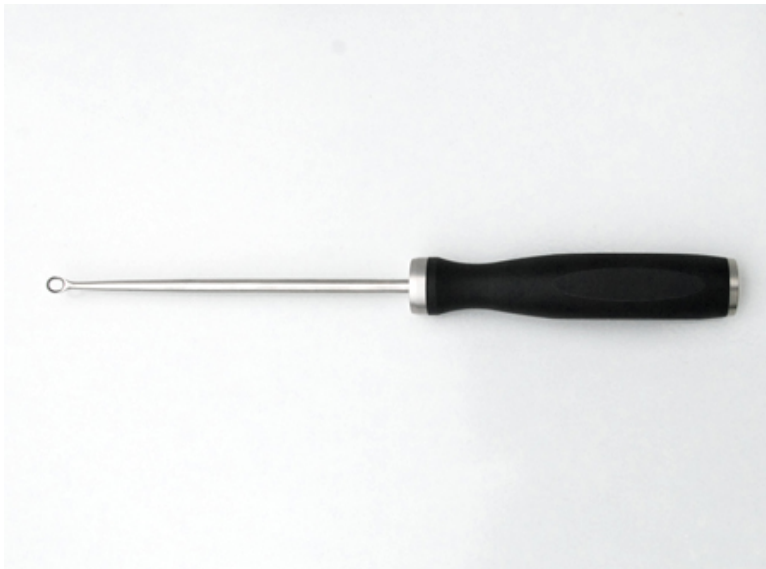

46-2320

Arthroscopic Push-Pull Curette, 13 cm shaft, 20° angled tip, oval,

- 130 mm shaft
- 5 mm diameter shaft
- 20° angle

Arthroscopic Push-Pull Curette, 13 cm
shaft, 20° angled tip, oval, size 3