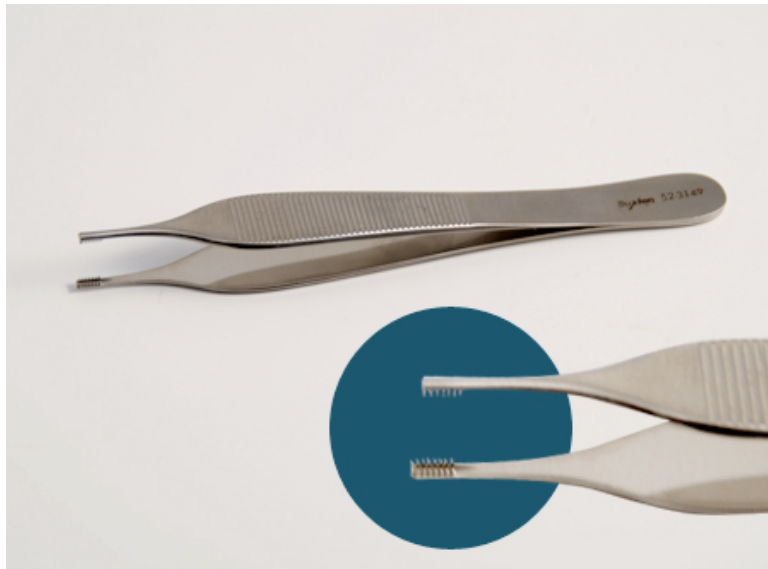

### Brown-Adson Tissue Forceps

- 120 mm overall length
- 2.0 mm width
- 4 rows of teeth

Brown-Adson Tissue Forceps