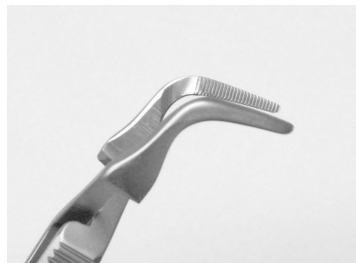

52-7144

Mini Serrefine, rt angle, 10mm

- Overall length approximately 50 mm
- Fine inner serrations
- 10 mm reach

Miniature Serrefine, right angle, 10mm reach