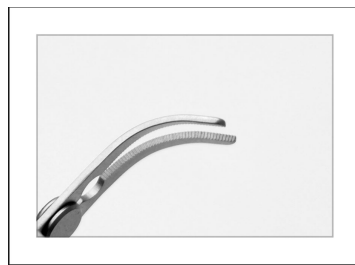

52-7172

Micro Bulldog Clamp, curved

- Overall length: 32 mm
- Spring width: 11 mm
- Maximum opening: 9 mm
- Features tiny serrations on the inside surface of the clamp
- Round tip, 0.75 mm thick
- Curved shaft

Micro Bulldog Clamp, curved