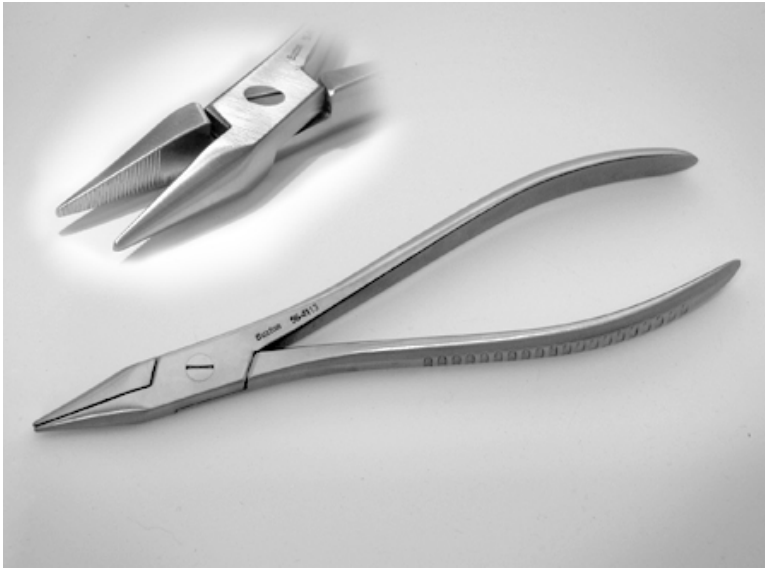

56-4113

Sq Nose Pliers, hvy, taperd jaws

- 190 mm overall length
- Single action
- Tapered, serrated jaws
- Narrow, 2 mm tip width (3.5 mm thickness, closed)

Square Nosed Pliers, heavy model,
tapered jaws