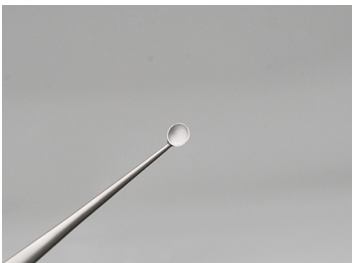

### Penfield #1, double ended, Cup + Dissector

- Overall length: 175 mm
- Double Ended
- 7 mm cup curette, slightly angled forward
- 7 mm wide elevator, slight curve

Penfield #1, double ended, Cup +  
Dissector