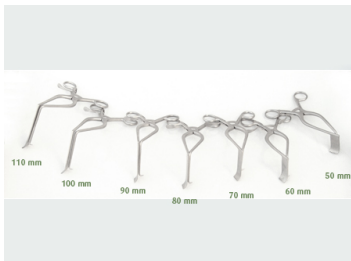

74-2547

Williams Retr, Right, 70x20mm

- Hemi-Laminectomy Retractor
- Blade on Right
- 20 mm wide blade with teeth
- Straight Hook on Left
- 70 mm deep blade

Williams Hemi-Laminectomy Retractor,
Right, 70x20mm