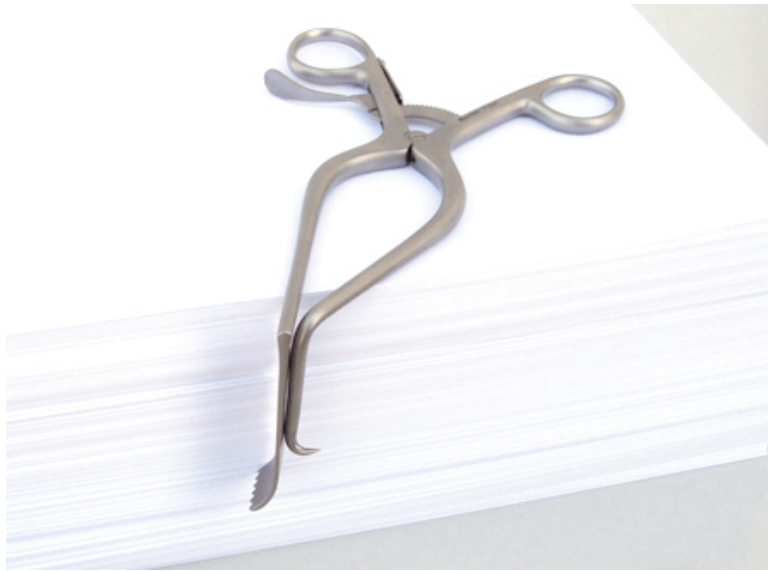

74-2547

Williams Retr, Right, 70x20mm

- Hemi-Laminectomy Retractor
- Blade on Right
- 20 mm wide blade with teeth
- Straight Hook on Left
- 70 mm deep blade

Williams Hemi-Laminectomy Retractor,
Right, 70x20mm