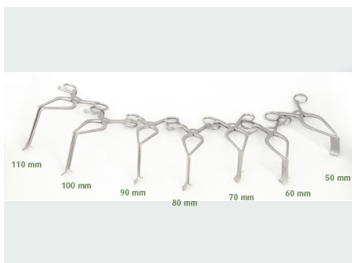

74-2548

Buxton Retr, Right, 80x20mm

- Hemi-Laminectomy Retractor
- Blade on Right
- 20 mm wide blade with teeth
- Straight Hook on Left
- 80 mm deep blade

Buxton Hemi-Laminectomy Retractor,
Right, 80x20mm