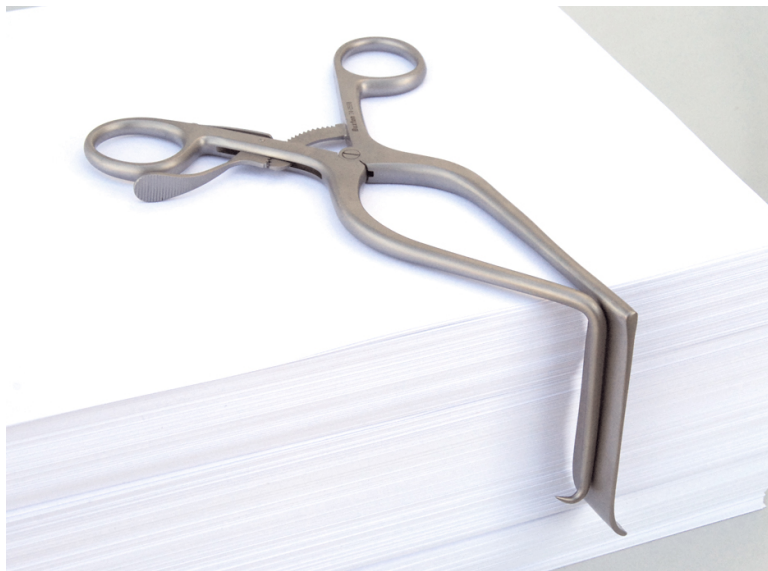

## 74-2558

### Buxton Retr, Left, 80x20mm

- Hemi-Laminectomy Retractor
- Blade on Left
- 20 mm wide blade with teeth
- Straight hook on Right
- 80 mm deep blade

Buxton Hemi-Laminectomy Retractor,  
Left, 80x20mm