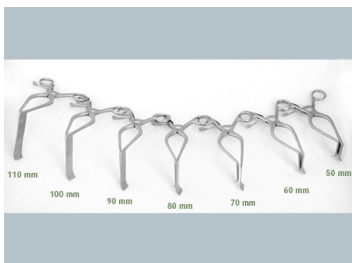

### Buxton Retr, Left, 80x20mm

- Hemi-Laminectomy Retractor
- Blade on Left
- 20 mm wide blade with teeth
- Straight hook on Right
- 80 mm deep blade

Buxton Hemi-Laminectomy Retractor,  
Left, 80x20mm