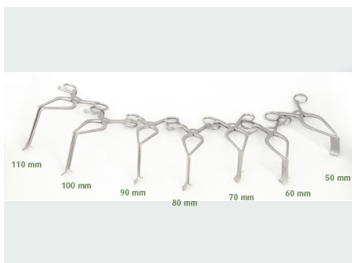

74-2561

Williams Retr, Right, 110x20mm

- Hemi-Laminectomy Retractor
- Blade on Right
- 20 mm wide blade with teeth
- Straight Hook on Left
- 110 mm deep blade

Williams Hemi-Laminectomy Retractor,
Right, 110x20mm