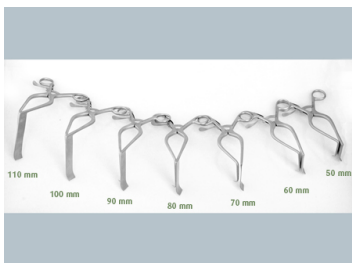

74-2570

Williams Retr, Left, 100x20mm

- Hemi-Laminectomy Retractor
- Blade on Left
- 20 mm wide blade with teeth
- Straight hook on Right
- 100 mm deep blade

Williams Hemi-Laminectomy Retractor,
Left, 100x20mm