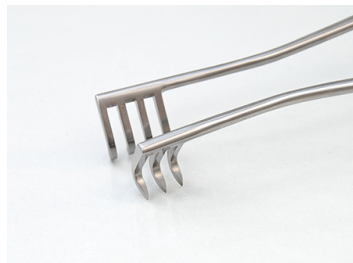

74-2612

Adson Retractor, 260 mm, sharp

- 260 mm overall length
- Sweeping Arms with Slight Downward Curve
- Bilateral Blades
- 3 X 4 Sharp Prongs

Adson Retractor, 260 mm, curved arms, 3X4 sharp prongs