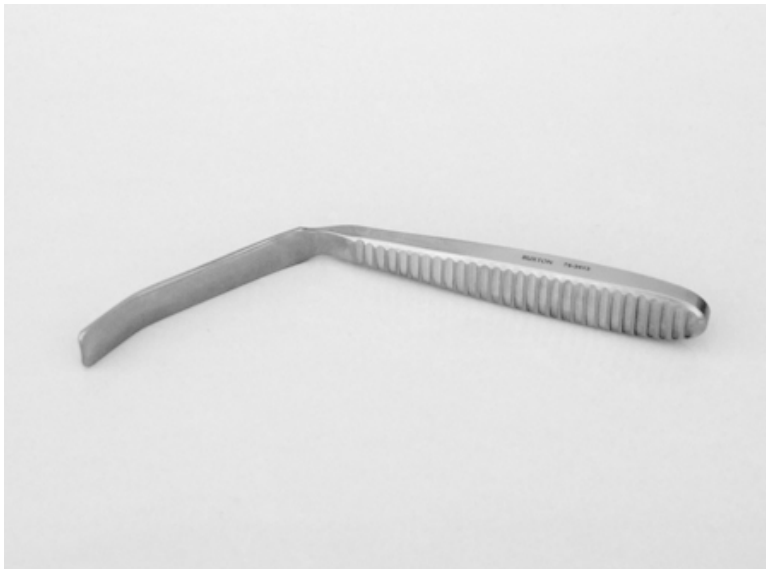

74-3413

Cloward Blade Retractor, 13mm

- Handle length: 120 mm
- Blade length: 80 mm
- Deflection from straight: 45°
- Blade width: 13 mm
- Suppressed Lip

Cloward Blade Retractor, 13mm