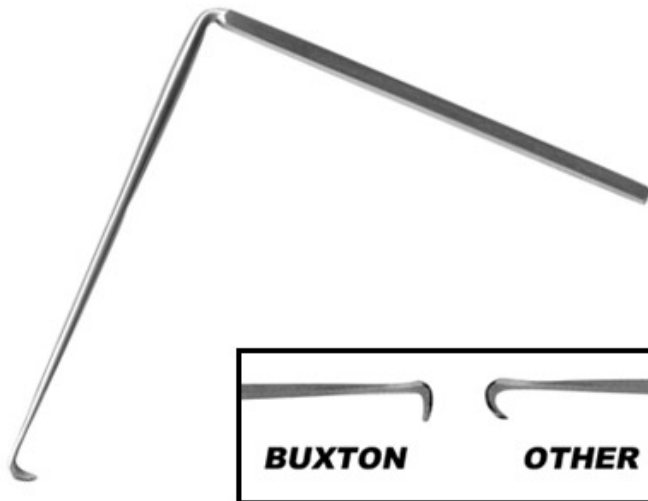

### Love Nerve Root Retr., ang. 90°

- Handle length: 98 mm
- Shaft beyond handle: 108 mm
- Deflection from straight: 90°
- Blade width: 7 mm
- Blade depth: 5 mm
- Blade has no back curve to catch on the dura

<div class="newsArtCenterBold">Love Nerve Root Retractor</div>

shaft angled 90°