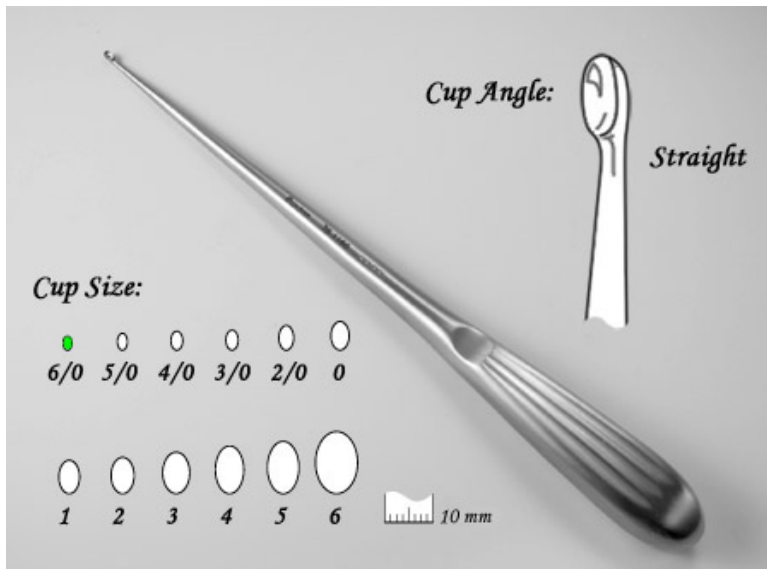

76-11606

Spinal Fusion Curette, str, 6/0

- Ribbed Hollow Handle
- 230 mm long
- Thumb indent for improved control and cup orientation
- Straight Cup
- Size #000000

Spinal Fusion Curette, straight, 6/0