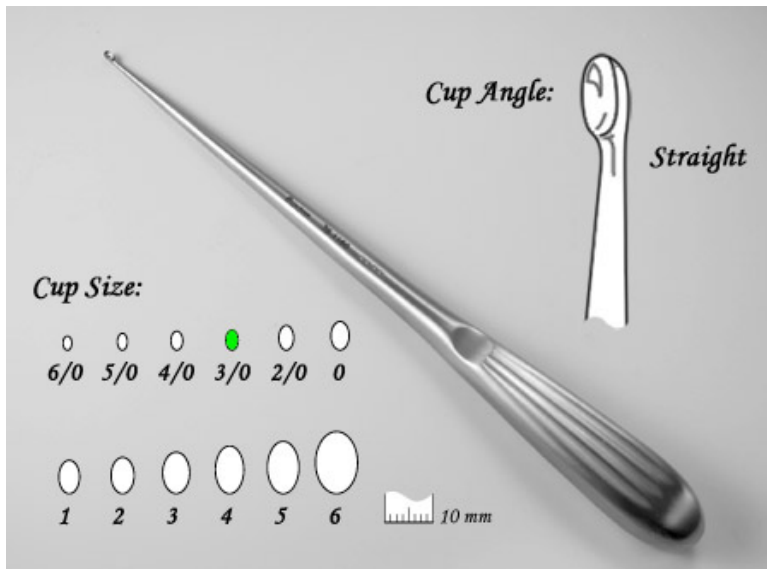

### Spinal Fusion Curette, str., 000

- Ribbed Hollow Handle
- 230 mm long
- Thumb indent for improved control and cup orientation
- Straight Cup
- Size #000

Spinal Fusion Curette, straight, 000