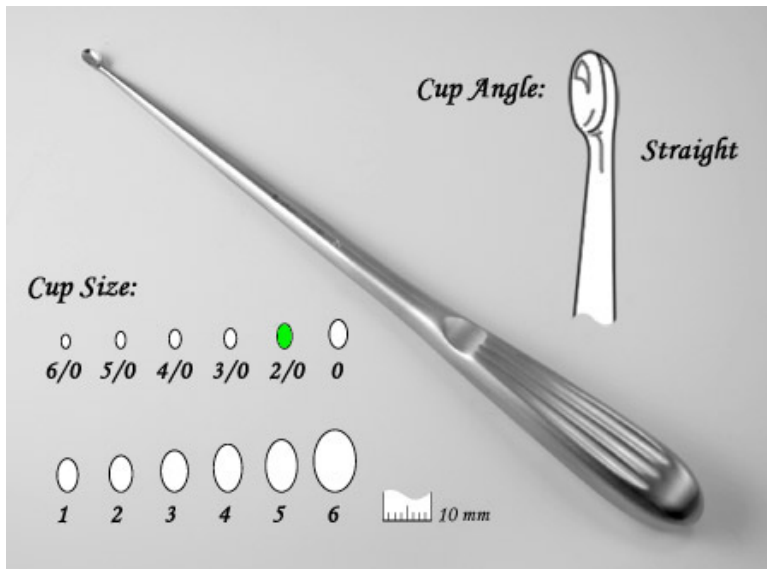

76-1162

Spinal Fusion Curette, str., 00

- Ribbed Hollow Handle
- 230 mm long
- Thumb indent for improved control and cup orientation
- Straight Cup
- Size #00

Spinal Fusion Curette, straight, 00