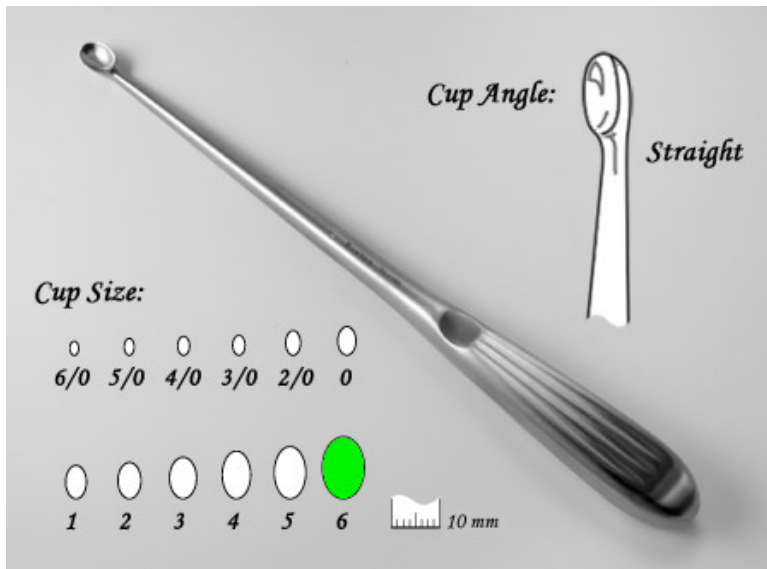

76-1169

Spinal Fusion Curette, str., 6

- Ribbed Hollow Handle
- 230 mm long
- Thumb indent for improved control and cup orientation
- Straight Cup
- Size #6

Spinal Fusion Curette, straight, 6