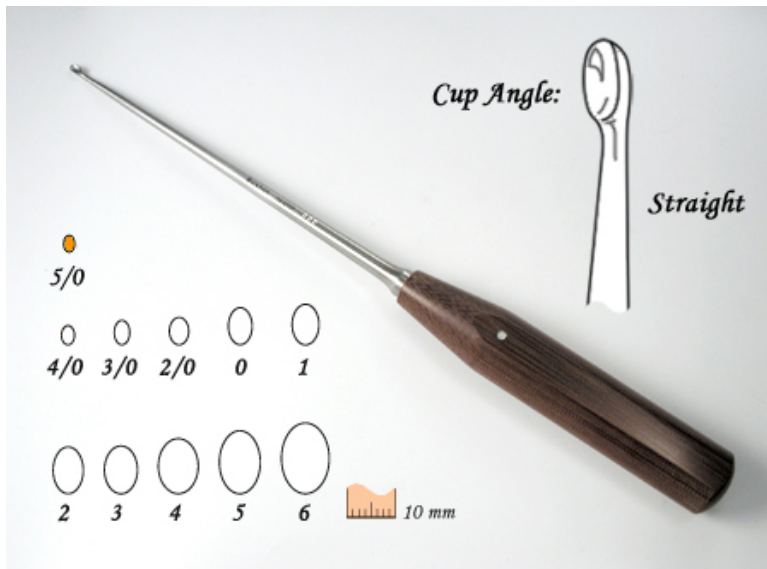

76-27005

Bone Curette, with linen phenolic handle, straight, 300mm, 00000

- 280 mm overall length
- Slender 160 mm long shaft
- "Slim Grip" Linen Phenolic Handle, 120mm long
- Straight cup
- #00000 Cup size

Curette