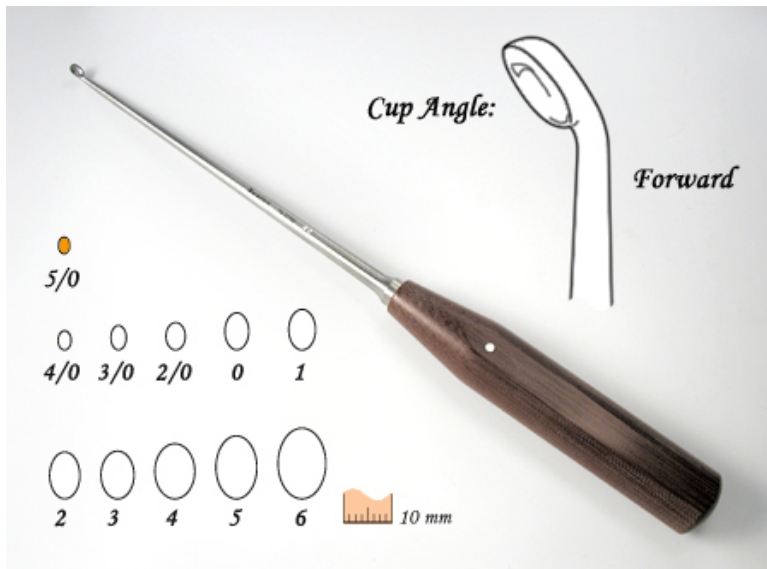

## 76-27105

Curette w/LP handle, fwd, 5/0

- 280 mm overall length
- Slender 160 mm long shaft
- "Slim Grip" Linen Phenolic Handle, 120mm long
- Forward Angled Cup
- #00000 Cup size

Bone Curette, with linen phenolic handle, forward angled, 270mm, 5/0