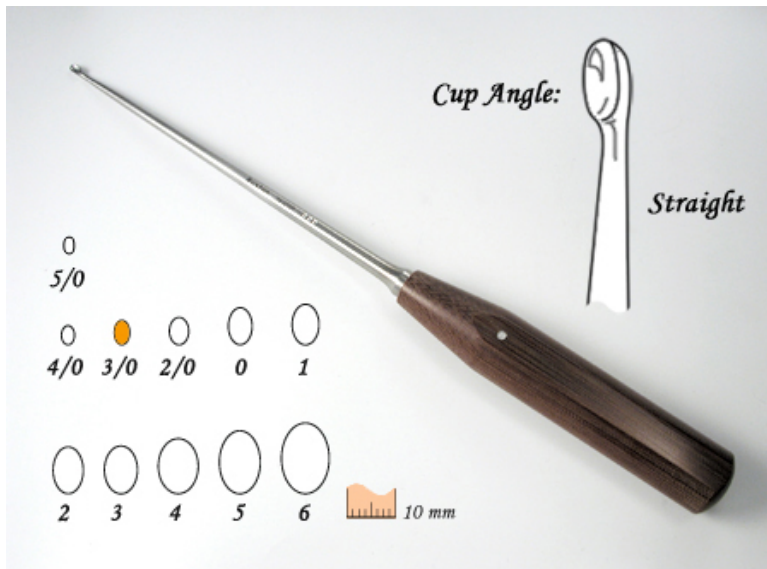

76-2720

Curette w/LP handle, str, 000

- 280 mm overall length
- Slender 160 mm long shaft
- "Slim Grip" Linen Phenolic Handle, 120mm long
- Straight cup
- #000 Cup size

Bone Curette, with linen phenolic handle, straight, 270mm, 000