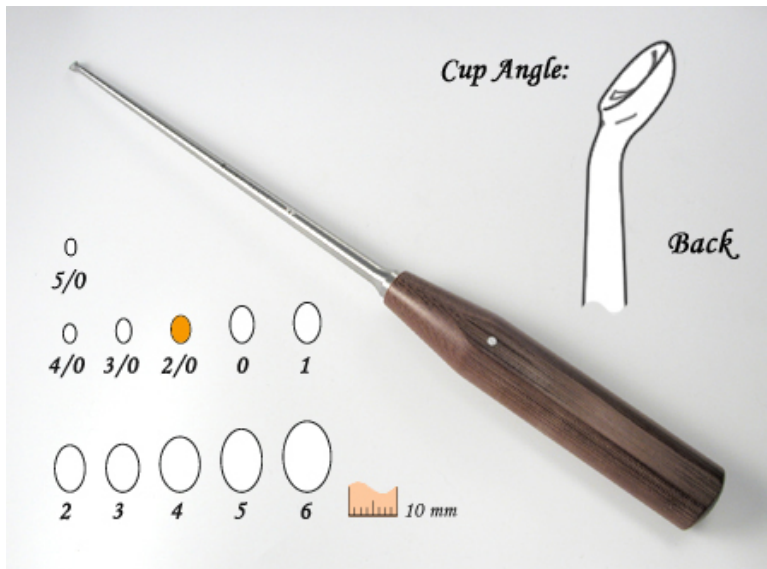

76-2755

Curette w/LP handle, back, 00

- 280 mm overall length
- Slender 160 mm long shaft
- "Slim Grip" Linen Phenolic Handle, 120mm long
- Retro Angled Cup
- #00 Cup size

Bone Curette, with linen phenolic handle, angled back, 270mm, 00