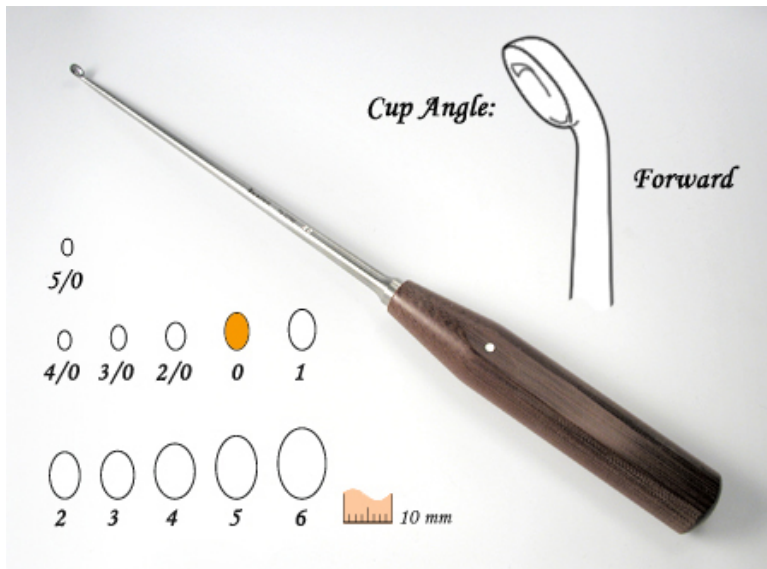

## 76-2770

Curette w/LP handle, fwd, 0

- 280 mm overall length
- Slender 160 mm long shaft
- "Slim Grip" Linen Phenolic Handle, 120mm long
- Forward Angled Cup
- #0 Cup size

Bone Curette, with linen phenolic handle, forward angled, 270mm, 0