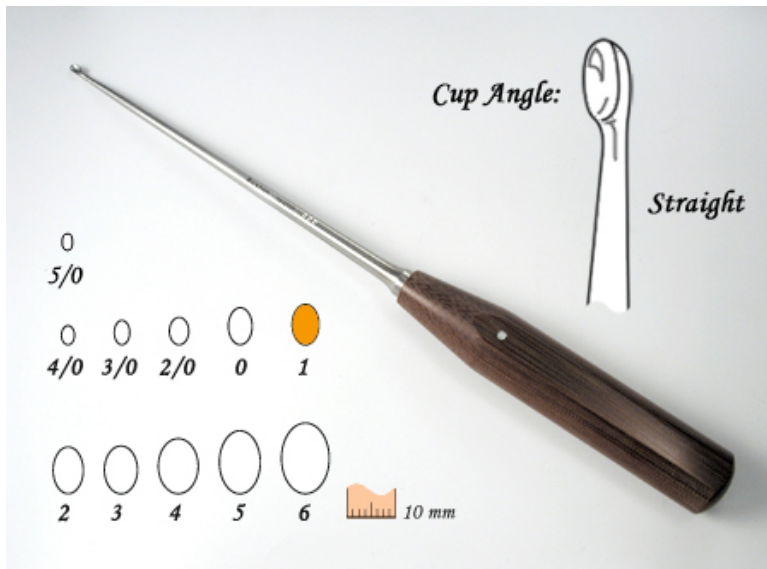

## 76-2780

Curette w/LP handle, str, 1

- 280 mm overall length
- Slender 160 mm long shaft
- "Slim Grip" Linen Phenolic Handle, 120mm long
- Straight cup
- #1 Cup size

Bone Curette, with linen phenolic handle, straight, 270mm, 1