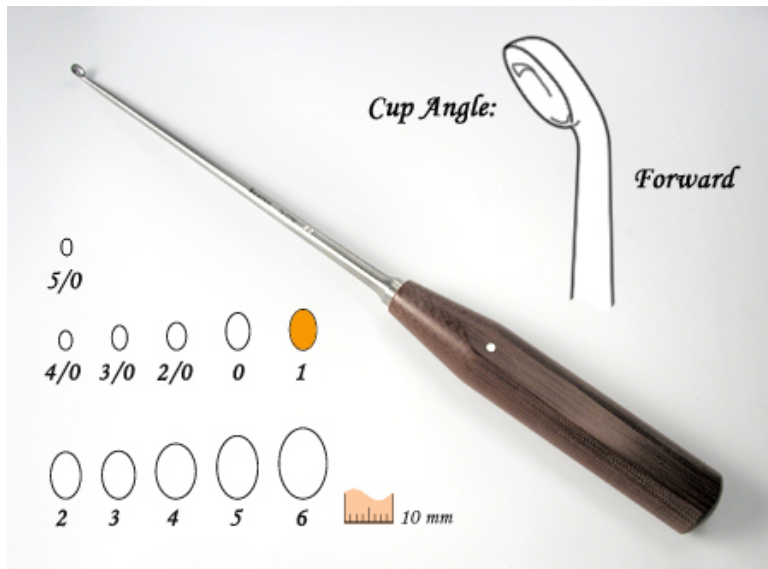

## 76-2790

Curette w/LP handle, fwd, 1

- 280 mm overall length
- Slender 160 mm long shaft
- "Slim Grip" Linen Phenolic Handle, 120mm long
- Forward Angled Cup
- #1 Cup size

Bone Curette, with linen phenolic handle, forward angled, 270mm, 1