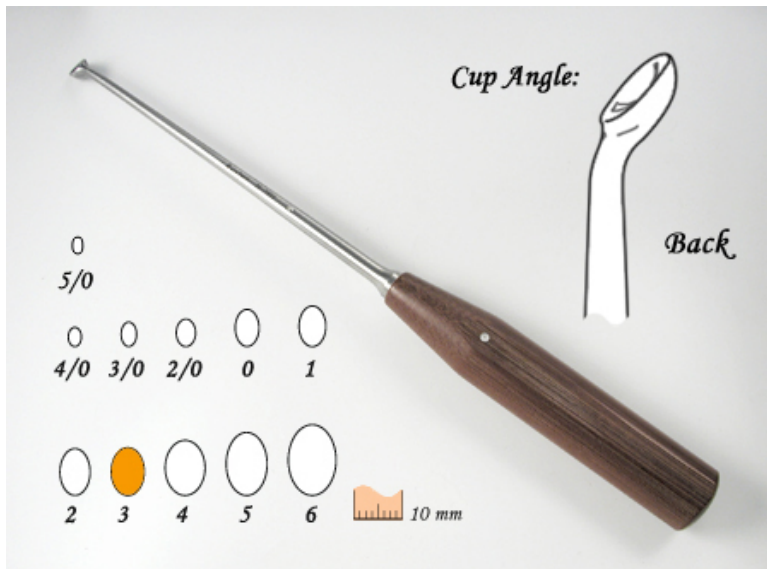

76-2835

Curette w/LP handle, back, 3

- 280 mm overall length
- Slender 160 mm long shaft
- "Slim Grip" Linen Phenolic Handle, 120mm long
- Retro Angled Cup
- #3 Cup size

Bone Curette, with linen phenolic handle, angled back, 270mm, 3