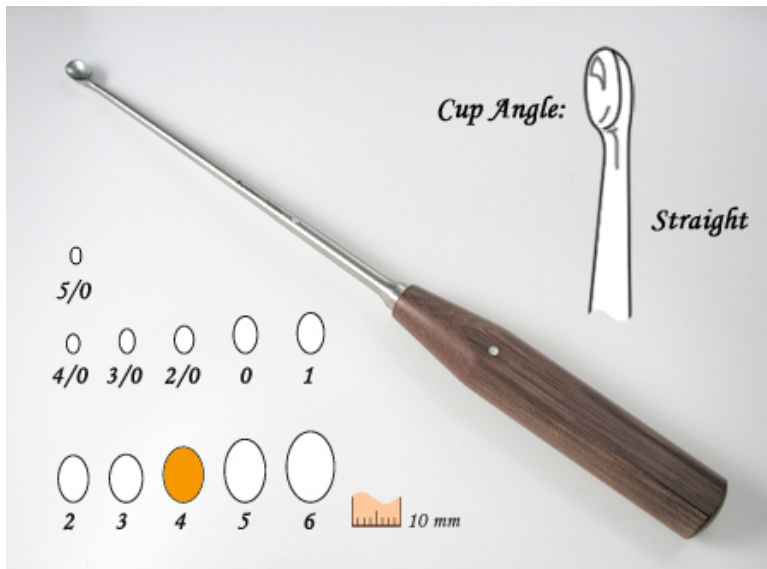

## 76-2840

Curette w/LP handle, str, 4

- 280 mm overall length
- Slender 160 mm long shaft
- "Slim Grip" Linen Phenolic Handle, 120mm long
- Straight cup
- #4 Cup size

Bone Curette, with linen phenolic handle, straight, 270mm, 4